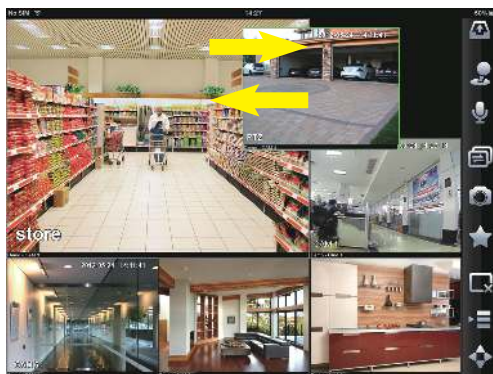

Who says only practice makes the master? Human-oriented interface & operation makes a **NATURAL MASTER.**

◎ E-Map

Self-add cameras onto the imported E-map to easy get your target video & realize easy device management.

◎ Pic Channel function

More intuitive and memorable device list (Pic Channel function) makes operation and management more convenient and efficient.

◎ Window Switch Function

Support window slide function to easy switch the window positions at your will.

◎ Preview & Playback

▲ Preview

Search Engine

▲ Playback - Search Engine

- Max. support 16 channel preview & Playback
- Support 1/4/6/9/16 display modes

▲ Playback - Time Bar

Support Playback for different channels, devices (IPCs, domes) and period of time. That the time bar offers three selectable playback units (5 min, 30 min and 60 min) makes search more accurate and timesaving.