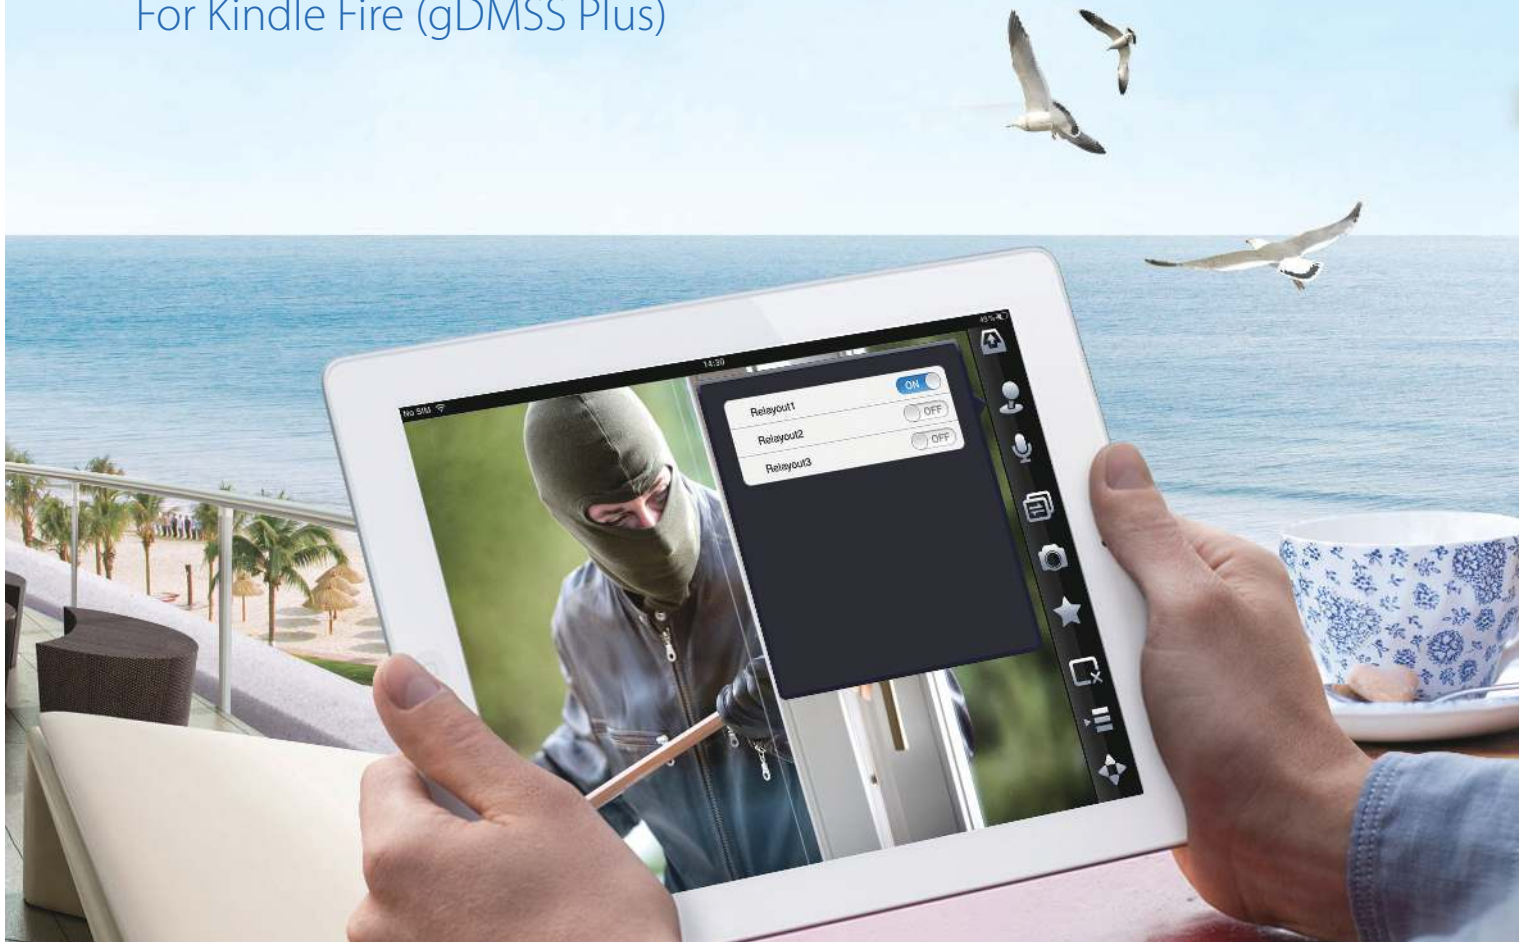

DMSS

Digital Mobile Surveillance Software

For iOS: iPhone (iDMSS Plus) & iPad (iDMSS HD)

For Android: phone (gDMSS Plus) & pad (gDMSS HD)

For Windows phone (DMSS)

For Kindle Fire (gDMSS Plus)

Loading...

Features

Who says only practice makes the master? Human-oriented interface & operation makes a **NATURAL MASTER.**

◎ E-Map

Self-add cameras onto the imported E-map to easy get your target video & realize easy device management.

◎ Pic Channel function

More intuitive and memorable device list (Pic Channel function) makes operation and management more convenient and efficient.

◎ Window Switch Function

Support window slide function to easy switch the window positions at your will.