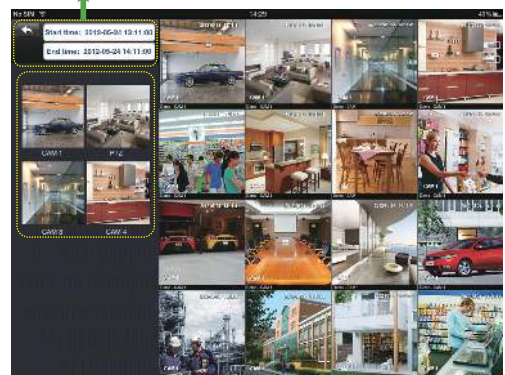

Search Engine

▲ Playback - Search Engine

- Max. support 16 channel preview & Playback
- Support 1/4/6/9/16 display modes