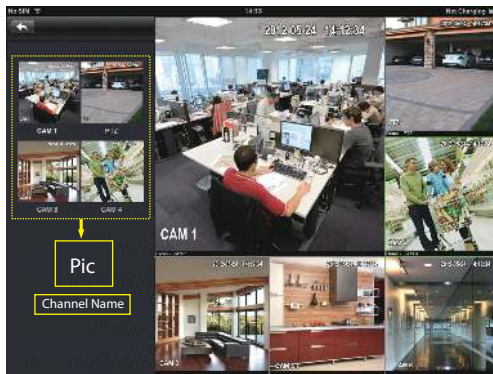

Who says only practice makes the master? Human-oriented interface & operation makes a **NATURAL MASTER.**

◎ E-Map

Self-add cameras onto the imported E-map to easy get your target video & realize easy device management.

◎ Pic Channel function

More intuitive and memorable device list (Pic Channel function) makes operation and management more convenient and efficient.

◎ Window Switch Function

Support window slide function to easy switch the window positions at your will.