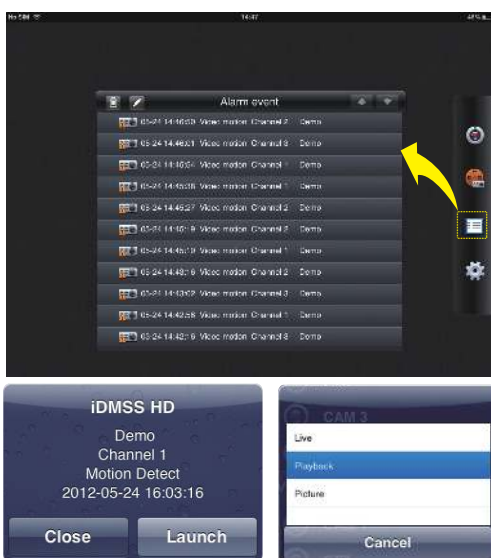

◎ Pic Channel function

More intuitive and memorable device list (Pic Channel function) makes operation and management more convenient and efficient.

◎ Window Switch Function

Support window slide function to easy switch the window positions at your will.

Task Wheel Function

Just a simple tap to add & edit "favorite group"; and a little slide to get your "favorite group".

Snapshot

Snapshot: Support **three** snapshot modes (1x, 3x, 5x continuous shooting). With further iPad function, the snapshot can be shared, emailed, copied or directly printed.

Password Protection

Password protection secures your privacy.

Push Video

Alarm Push with attached **video clip** enables you to acquire instant messages for what happened in your monitoring environment at earliest; and you won't miss any alarm messages with **Alarm Event history list** on the right bottom of the icon list.

PTZ & EPTZ

Support **PTZ dome control** (includes preset function) and regular zoom in/out, iris adjusting and etc.; easy gestures control to realize **EPTZ function** (for non-dome cameras).

Synchronization